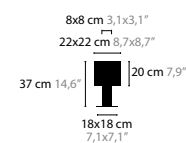

WALTZ OF VIENNA

WALTZ OF VIENNA IS A REGISTERED DESIGN BY COEN MUNSTERS 2016

13340 / 13341 T1 S