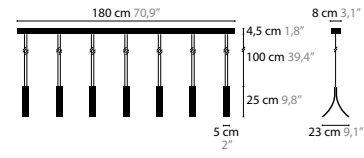

STREAM

STREAM IS A REGISTRATED DESIGN BY COEN MUNSTERS 2017

13740 H7

STREAM H1 LED 7W / 24V / 2700K / 560 LUMEN
13710 COLORS 02 16 32 33

STREAM H1 XL LED 7W / 24V / 2700K / 1040 LUMEN
13712 COLORS 02 16 32 33

STREAM H3 LED 3 X 7W / 24V / 2700K / 560 LUMEN
13720 COLORS 02 16 32 33

STREAM H3 XL LED 3 X 7W / 24V / 2700K / 1040 LUMEN
13722 COLORS 02 16 32 33

STREAM H5 LED 5 X 7W / 24V / 2700K / 560 LUMEN
13730 COLORS 02 16 32 33

STREAM H5 XL LED 5 X 7W / 24V / 2700K / 1040 LUMEN
13732 COLORS 02 16 32 33

STREAM H7 LED 7 X 7W / 24V / 2700K / 560 LUMEN
13740 COLORS 02 16 32 33

STREAM H7 XL LED 7 X 7W / 24V / 2700K / 1040 LUMEN
13742 COLORS 02 16 32 33

STREAM W1 LED 7W / 24V / 2700K / 560 LUMEN
13770 COLORS 02 16 32 33

STREAM W1 XL LED 7W / 24V / 2700K / 1040 LUMEN
13772 COLORS 02 16 32 33

STREAM W2 LED 7W / 24V / 2700K / 560 LUMEN
13780 COLORS 02 16 32 33

STREAM W2 XL LED 7W / 24V / 2700K / 1040 LUMEN
13782 COLORS 02 16 32 33

STREAM F2 XL LED 7W / 24V / 2700K / 1040 LUMEN
13790 COLORS 02 16 32 33

1. **COLORS**
2. 02 CHROME CHROME
   - 16 MATT NICKEL NICKEL MATT
   - 32 BLACK STRUCTURE SCHWARZ STRUKTUR
   - 33 WHITE STRUCTURE WEISS STRUKTUR

GENERAL INFORMATION: - ALL MODELS DIMMABLE, ART. 13770 AND 13772 DIMMABLE BY USING MORE AS ONE PIECE