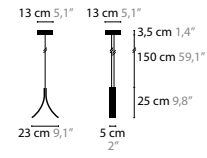

STREAM

STREAM IS A REGISTRATED DESIGN BY COEN MUNSTERS 2017

13710 H1