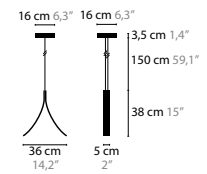

STREAM

STREAM IS A REGISTRATED DESIGN BY COEN MUNSTERS 2017

13712 H1 XL

STREAM H1 LED 7W / 24V / 2700K / 560 LUMEN
13710 COLORS 02 16 32 33

STREAM H1 XL LED 7W / 24V / 2700K / 1040 LUMEN
13712 COLORS 02 16 32 33

STREAM H3 LED 3 X 7W / 24V / 2700K / 560 LUMEN
13720 COLORS 02 16 32 33

STREAM H3 XL LED 3 X 7W / 24V / 2700K / 1040 LUMEN
13722 COLORS 02 16 32 33

STREAM H5 LED 5 X 7W / 24V / 2700K / 560 LUMEN
13730 COLORS 02 16 32 33

STREAM H5 XL LED 5 X 7W / 24V / 2700K / 1040 LUMEN
13732 COLORS 02 16 32 33

STREAM H7 LED 7 X 7W / 24V / 2700K / 560 LUMEN
13740 COLORS 02 16 32 33

STREAM H7 XL LED 7 X 7W / 24V / 2700K / 1040 LUMEN
13742 COLORS 02 16 32 33

STREAM W1 LED 7W / 24V / 2700K / 560 LUMEN
13770 COLORS 02 16 32 33

STREAM W1 XL LED 7W / 24V / 2700K / 1040 LUMEN
13772 COLORS 02 16 32 33

STREAM W2 LED 7W / 24V / 2700K / 560 LUMEN
13780 COLORS 02 16 32 33

STREAM W2 XL LED 7W / 24V / 2700K / 1040 LUMEN
13782 COLORS 02 16 32 33

STREAM F2 XL LED 7W / 24V / 2700K / 1040 LUMEN
13790 COLORS 02 16 32 33

1. **COLORS**
2. 02 CHROME CHROME
   - 16 MATT NICKEL NICKEL MATT
   - 32 BLACK STRUCTURE SCHWARZ STRUKTUR
   - 33 WHITE STRUCTURE WEISS STRUKTUR

GENERAL INFORMATION: - ALL MODELS DIMMABLE, ART. 13770 AND 13772 DIMMABLE BY USING MORE AS ONE PIECE