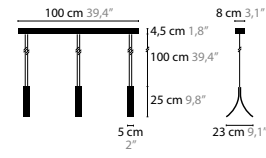

STREAM

STREAM IS A REGISTRATED DESIGN BY COEN MUNSTERS 2017

13720 H3

STREAM H1 LED 7W / 24V / 2700K / 560 LUMEN
13710 COLORS 02 16 32 33

STREAM H1 XL LED 7W / 24V / 2700K / 1040 LUMEN
13712 COLORS 02 16 32 33

STREAM H3 LED 3 X 7W / 24V / 2700K / 560 LUMEN
13720 COLORS 02 16 32 33

STREAM H3 XL LED 3 X 7W / 24V / 2700K / 1040 LUMEN
13722 COLORS 02 16 32 33

STREAM H5 LED 5 X 7W / 24V / 2700K / 560 LUMEN
13730 COLORS 02 16 32 33

STREAM H5 XL LED 5 X 7W / 24V / 2700K / 1040 LUMEN
13732 COLORS 02 16 32 33

STREAM H7 LED 7 X 7W / 24V / 2700K / 560 LUMEN
13740 COLORS 02 16 32 33

STREAM H7 XL LED 7 X 7W / 24V / 2700K / 1040 LUMEN
13742 COLORS 02 16 32 33

STREAM W1 LED 7W / 24V / 2700K / 560 LUMEN
13770 COLORS 02 16 32 33

STREAM W1 XL LED 7W / 24V / 2700K / 1040 LUMEN
13772 COLORS 02 16 32 33

STREAM W2 LED 7W / 24V / 2700K / 560 LUMEN
13780 COLORS 02 16 32 33

STREAM W2 XL LED 7W / 24V / 2700K / 1040 LUMEN
13782 COLORS 02 16 32 33

STREAM F2 XL LED 7W / 24V / 2700K / 1040 LUMEN
13790 COLORS 02 16 32 33

1. **COLORS**
2. 02 CHROME CHROME
   - 16 MATT NICKEL NICKEL MATT
   - 32 BLACK STRUCTURE SCHWARZ STRUKTUR
   - 33 WHITE STRUCTURE WEISS STRUKTUR

GENERAL INFORMATION: - ALL MODELS DIMMABLE, ART. 13770 AND 13772 DIMMABLE BY USING MORE AS ONE PIECE