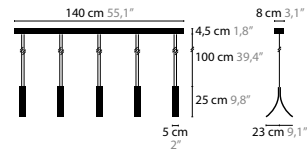

STREAM

STREAM IS A REGISTRATED DESIGN BY COEN MUNSTERS 2017

13730 H5

STREAM H1 LED 7W / 24V / 2700K / 560 LUMEN
13710 COLORS 02 16 32 33

STREAM H1 XL LED 7W / 24V / 2700K / 1040 LUMEN
13712 COLORS 02 16 32 33

STREAM H3 LED 3 X 7W / 24V / 2700K / 560 LUMEN
13720 COLORS 02 16 32 33

STREAM H3 XL LED 3 X 7W / 24V / 2700K / 1040 LUMEN
13722 COLORS 02 16 32 33

STREAM H5 LED 5 X 7W / 24V / 2700K / 560 LUMEN
13730 COLORS 02 16 32 33

STREAM H5 XL LED 5 X 7W / 24V / 2700K / 1040 LUMEN
13732 COLORS 02 16 32 33

STREAM H7 LED 7 X 7W / 24V / 2700K / 560 LUMEN
13740 COLORS 02 16 32 33

STREAM H7 XL LED 7 X 7W / 24V / 2700K / 1040 LUMEN
13742 COLORS 02 16 32 33

STREAM W1 LED 7W / 24V / 2700K / 560 LUMEN
13770 COLORS 02 16 32 33

STREAM W1 XL LED 7W / 24V / 2700K / 1040 LUMEN
13772 COLORS 02 16 32 33

STREAM W2 LED 7W / 24V / 2700K / 560 LUMEN
13780 COLORS 02 16 32 33

STREAM W2 XL LED 7W / 24V / 2700K / 1040 LUMEN
13782 COLORS 02 16 32 33

STREAM F2 XL LED 7W / 24V / 2700K / 1040 LUMEN
13790 COLORS 02 16 32 33

1. **COLORS**
2. 02 CHROME CHROME
   - 16 MATT NICKEL NICKEL MATT
   - 32 BLACK STRUCTURE SCHWARZ STRUKTUR
   - 33 WHITE STRUCTURE WEISS STRUKTUR

GENERAL INFORMATION: - ALL MODELS DIMMABLE, ART. 13770 AND 13772 DIMMABLE BY USING MORE AS ONE PIECE