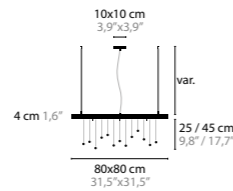

12658 > 12661 H9