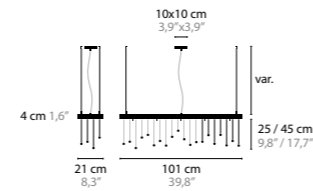

12610 > 12613 H10