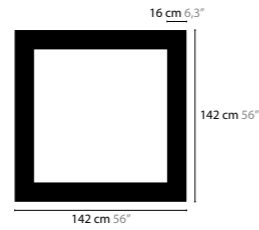

12512 > 12514 H24