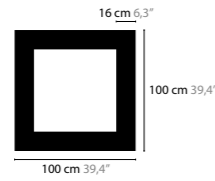

SKY CYCLES ROUND / SQUARE

SKY CYCLES IS A REGISTERED DESIGN BY COEN MUNSTERS 2016

12410 > 12412 H6

12416 > 12418 H12

12422 > 12424 H12

12428 > 12430 H17

12500 > 12502 H8

12506 > 12508 H16