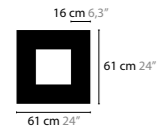

SKY CYCLES ROUND / SQUARE

SKY CYCLES IS A REGISTERED DESIGN BY COEN MUNSTERS 2016

12410 > 12412 H6

12416 > 12418 H12

12422 > 12424 H12

12428 > 12430 H17

12500 > 12502 H8

12506 > 12508 H16