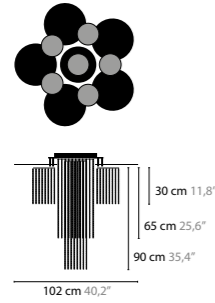

OPUS

OPUS IS A REGISTERED DESIGN BY COEN MUNSTERS 2012

11990 > 11992 C5+1