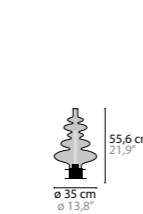

14405 T1 XXL

REFLEXX H1 14350	COLORS 00 02 32	1X LED 6W / 3000K / 425 LUMEN CLEAR GLASS
REFLEXX H3 14355	COLORS 00 02 32	3X LED 6W / 3000K / 1275 LUMEN CLEAR GLASS
REFLEXX H5 14360	COLORS 00 02 32	5X LED 6W / 3000K / 2125 LUMEN CLEAR GLASS
REFLEXX H8 14365	COLORS 00 02 32	8X LED 6W / 3000K / 3400 LUMEN CLEAR GLASS
REFLEXX H8L 14370	COLORS 00 02 32	8X LED 6W / 3000K / 3400 LUMEN CLEAR GLASS
REFLEXX H16L 14375	COLORS 00 02 32	16X LED 6W / 3000K / 6800 LUMEN CLEAR GLASS
REFLEXX W1 14380	COLORS 00 02 32	1X LED 6W / 3000K / 425 LUMEN CLEAR GLASS
REFLEXX W1+1 14385	COLORS 00 02 32	2X LED 6W / 3000K / 850 LUMEN CLEAR GLASS

COLORS

	00 BRILLIANT BRASS
	02 CHROME
	32 BLACK STRUCTURE

GENERAL INFORMATION:
- DIMMABLE
- OTHER COLORS ON REQUEST

REFLEXX XXL
DESIGN BY COEN MUNSTERS

REFLEXX H1 XXL 14400	CLEAR GLASS	BASE: 1X GU10 / 220V COLORS 00 02 32
REFLEXX T1 XXL 14405	CLEAR GLASS	BASE: 1X E27 / 220V COLORS 00 02 32

COLORS

	00 BRILLIANT BRASS
	02 CHROME
	32 BLACK STRUCTURE

GENERAL INFORMATION:
- DIMMABLE
- OTHER COLORS ON REQUEST