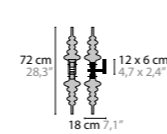

REFLEXX
DESIGN BY COEN MUNSTERS

14385 W1+1

REFLEXX H1 14350	COLORS 00 02 32	1X LED 6W / 3000K / 425 LUMEN CLEAR GLASS
REFLEXX H3 14355	COLORS 00 02 32	3X LED 6W / 3000K / 1275 LUMEN CLEAR GLASS
REFLEXX H5 14360	COLORS 00 02 32	5X LED 6W / 3000K / 2125 LUMEN CLEAR GLASS
REFLEXX H8 14365	COLORS 00 02 32	8X LED 6W / 3000K / 3400 LUMEN CLEAR GLASS
REFLEXX H8L 14370	COLORS 00 02 32	8X LED 6W / 3000K / 3400 LUMEN CLEAR GLASS
REFLEXX H16L 14375	COLORS 00 02 32	16X LED 6W / 3000K / 6800 LUMEN CLEAR GLASS
REFLEXX W1 14380	COLORS 00 02 32	1X LED 6W / 3000K / 425 LUMEN CLEAR GLASS
REFLEXX W1+1 14385	COLORS 00 02 32	2X LED 6W / 3000K / 850 LUMEN CLEAR GLASS

COLORS

	00 BRILLIANT BRASS
	02 CHROME
	32 BLACK STRUCTURE

GENERAL INFORMATION:
- DIMMABLE
- OTHER COLORS ON REQUEST

REFLEXX XXL
DESIGN BY COEN MUNSTERS

REFLEXX H1 XXL 14400	CLEAR GLASS	BASE: 1X GU10 / 220V COLORS 00 02 32
REFLEXX T1 XXL 14405	CLEAR GLASS	BASE: 1X E27 / 220V COLORS 00 02 32

COLORS

	00 BRILLIANT BRASS
	02 CHROME
	32 BLACK STRUCTURE

GENERAL INFORMATION:
- DIMMABLE
- OTHER COLORS ON REQUEST