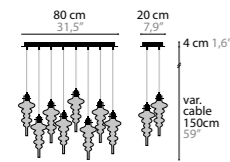

REFLEXX
DESIGN BY COEN MUNSTERS

14370 H8L

REFLEXX H1 14350	COLORS 00 02 32	1X LED 6W / 3000K / 425 LUMEN CLEAR GLASS
REFLEXX H3 14355	COLORS 00 02 32	3X LED 6W / 3000K / 1275 LUMEN CLEAR GLASS
REFLEXX H5 14360	COLORS 00 02 32	5X LED 6W / 3000K / 2125 LUMEN CLEAR GLASS
REFLEXX H8 14365	COLORS 00 02 32	8X LED 6W / 3000K / 3400 LUMEN CLEAR GLASS
REFLEXX H8L 14370	COLORS 00 02 32	8X LED 6W / 3000K / 3400 LUMEN CLEAR GLASS
REFLEXX H16L 14375	COLORS 00 02 32	16X LED 6W / 3000K / 6800 LUMEN CLEAR GLASS
REFLEXX W1 14380	COLORS 00 02 32	1X LED 6W / 3000K / 425 LUMEN CLEAR GLASS
REFLEXX W1+1 14385	COLORS 00 02 32	2X LED 6W / 3000K / 850 LUMEN CLEAR GLASS

COLORS

	00 BRILLIANT BRASS
	02 CHROME
	32 BLACK STRUCTURE

GENERAL INFORMATION:
- DIMMABLE
- OTHER COLORS ON REQUEST

REFLEXX XXL
DESIGN BY COEN MUNSTERS

REFLEXX H1 XXL 14400	CLEAR GLASS	BASE: 1X GU10 / 220V COLORS 00 02 32
REFLEXX T1 XXL 14405	CLEAR GLASS	BASE: 1X E27 / 220V COLORS 00 02 32

COLORS

	00 BRILLIANT BRASS
	02 CHROME
	32 BLACK STRUCTURE

GENERAL INFORMATION:
- DIMMABLE
- OTHER COLORS ON REQUEST