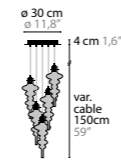

REFLEXX
DESIGN BY COEN MUNSTERS

14360 H5

REFLEXX H1 14350	COLORS 00 02 32	1X LED 6W / 3000K / 425 LUMEN CLEAR GLASS
REFLEXX H3 14355	COLORS 00 02 32	3X LED 6W / 3000K / 1275 LUMEN CLEAR GLASS
REFLEXX H5 14360	COLORS 00 02 32	5X LED 6W / 3000K / 2125 LUMEN CLEAR GLASS
REFLEXX H8 14365	COLORS 00 02 32	8X LED 6W / 3000K / 3400 LUMEN CLEAR GLASS
REFLEXX H8L 14370	COLORS 00 02 32	8X LED 6W / 3000K / 3400 LUMEN CLEAR GLASS
REFLEXX H16L 14375	COLORS 00 02 32	16X LED 6W / 3000K / 6800 LUMEN CLEAR GLASS
REFLEXX W1 14380	COLORS 00 02 32	1X LED 6W / 3000K / 425 LUMEN CLEAR GLASS
REFLEXX W1+1 14385	COLORS 00 02 32	2X LED 6W / 3000K / 850 LUMEN CLEAR GLASS

COLORS

	00 BRILLIANT BRASS
	02 CHROME
	32 BLACK STRUCTURE

GENERAL INFORMATION:
- DIMMABLE
- OTHER COLORS ON REQUEST

REFLEXX XXL
DESIGN BY COEN MUNSTERS

REFLEXX H1 XXL 14400	CLEAR GLASS	BASE: 1X GU10 / 220V COLORS 00 02 32
REFLEXX T1 XXL 14405	CLEAR GLASS	BASE: 1X E27 / 220V COLORS 00 02 32

COLORS

	00 BRILLIANT BRASS
	02 CHROME
	32 BLACK STRUCTURE

GENERAL INFORMATION:
- DIMMABLE
- OTHER COLORS ON REQUEST