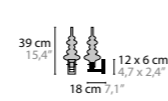

REFLEXX
DESIGN BY COEN MUNSTERS

14380 W1

REFLEXX H1 14350	COLORS 00 02 32	1X LED 6W / 3000K / 425 LUMEN CLEAR GLASS
REFLEXX H3 14355	COLORS 00 02 32	3X LED 6W / 3000K / 1275 LUMEN CLEAR GLASS
REFLEXX H5 14360	COLORS 00 02 32	5X LED 6W / 3000K / 2125 LUMEN CLEAR GLASS
REFLEXX H8 14365	COLORS 00 02 32	8X LED 6W / 3000K / 3400 LUMEN CLEAR GLASS
REFLEXX H8L 14370	COLORS 00 02 32	8X LED 6W / 3000K / 3400 LUMEN CLEAR GLASS
REFLEXX H16L 14375	COLORS 00 02 32	16X LED 6W / 3000K / 6800 LUMEN CLEAR GLASS
REFLEXX W1 14380	COLORS 00 02 32	1X LED 6W / 3000K / 425 LUMEN CLEAR GLASS
REFLEXX W1+1 14385	COLORS 00 02 32	2X LED 6W / 3000K / 850 LUMEN CLEAR GLASS

COLORS

	00 BRILLIANT BRASS
	02 CHROME
	32 BLACK STRUCTURE

GENERAL INFORMATION:
- DIMMABLE
- OTHER COLORS ON REQUEST

REFLEXX XXL
DESIGN BY COEN MUNSTERS

REFLEXX H1 XXL 14400	CLEAR GLASS	BASE: 1X GU10 / 220V COLORS 00 02 32
REFLEXX T1 XXL 14405	CLEAR GLASS	BASE: 1X E27 / 220V COLORS 00 02 32

COLORS

	00 BRILLIANT BRASS
	02 CHROME
	32 BLACK STRUCTURE

GENERAL INFORMATION:
- DIMMABLE
- OTHER COLORS ON REQUEST