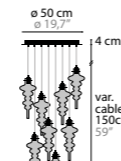

REFLEXX
DESIGN BY COEN MUNSTERS

14365 H8

REFLEXX H1 14350	COLORS 00 02 32	1X LED 6W / 3000K / 425 LUMEN CLEAR GLASS
REFLEXX H3 14355	COLORS 00 02 32	3X LED 6W / 3000K / 1275 LUMEN CLEAR GLASS
REFLEXX H5 14360	COLORS 00 02 32	5X LED 6W / 3000K / 2125 LUMEN CLEAR GLASS
REFLEXX H8 14365	COLORS 00 02 32	8X LED 6W / 3000K / 3400 LUMEN CLEAR GLASS
REFLEXX H8L 14370	COLORS 00 02 32	8X LED 6W / 3000K / 3400 LUMEN CLEAR GLASS
REFLEXX H16L 14375	COLORS 00 02 32	16X LED 6W / 3000K / 6800 LUMEN CLEAR GLASS
REFLEXX W1 14380	COLORS 00 02 32	1X LED 6W / 3000K / 425 LUMEN CLEAR GLASS
REFLEXX W1+1 14385	COLORS 00 02 32	2X LED 6W / 3000K / 850 LUMEN CLEAR GLASS

COLORS

	00 BRILLIANT BRASS
	02 CHROME
	32 BLACK STRUCTURE

GENERAL INFORMATION:
- DIMMABLE
- OTHER COLORS ON REQUEST

REFLEXX XXL
DESIGN BY COEN MUNSTERS

REFLEXX H1 XXL 14400	CLEAR GLASS	BASE: 1X GU10 / 220V COLORS 00 02 32
REFLEXX T1 XXL 14405	CLEAR GLASS	BASE: 1X E27 / 220V COLORS 00 02 32

COLORS

	00 BRILLIANT BRASS
	02 CHROME
	32 BLACK STRUCTURE

GENERAL INFORMATION:
- DIMMABLE
- OTHER COLORS ON REQUEST