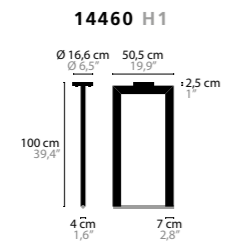

**CONNECT**  
DESIGN BY STAN MAES

**CONNECT H1** 1X S14S 220V  
**14460** COLORS 32

**COLORS**  32 BLACK STRUCTURE

**GENERAL INFORMATION:**  
- DIMMABLE  
- DELIVERED WITHOUT LIGHT SOURCE