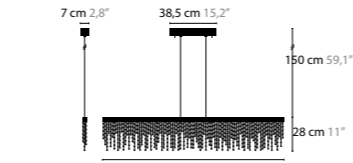

10928 > 10930 HXL CXL