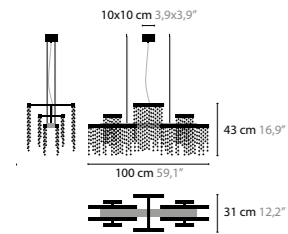

10934 > 10936 H10