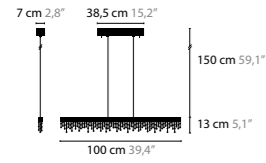

FROZEN EYES

FROZEN EYES IS A REGISTERED DESIGN BY COEN MUNSTERS 2014

10910 > 10912 H C