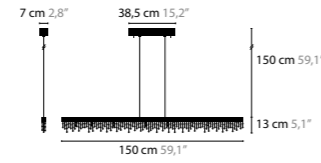

10922 > 10924 HXL C