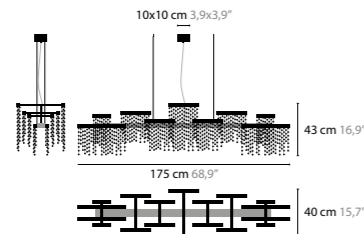

FROZEN EYES H C		LED 18W / 24V
10910	WITH CRYSTAL	COLORS 00 01 02 05 10 12 13 14 16
10911	WITH SPECTRA® CRYSTAL	COLORS 00 01 02 05 10 12 13 14 16
10912	WITH SWAROVSKI® STRASS®	COLORS 00 01 02 05 10 12 13 14 16