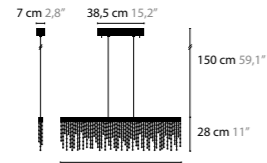

10916 > 10918 H CXL