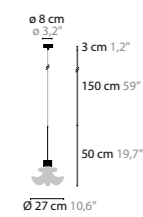

ENGLISH ROSE

ENGLISH ROSE IS A REGISTERED DESIGN BY COEN MUNSTERS 2018

14470 H1