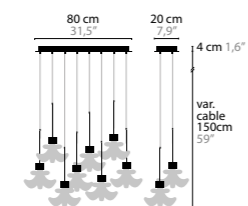

ENGLISH ROSE

ENGLISH ROSE IS A REGISTERED DESIGN BY COEN MUNSTERS 2018

14475 H8L

ENGLISH ROSE H1
14470 CLEAR GLASS
BASE: 1X G9 / 220V / MAX 40W
COLORS 00 02 32

ENGLISH ROSE H8L
14475 CLEAR GLASS
BASE: 8X G9 / 220V / MAX 40W
COLORS 00 02 32

ENGLISH ROSE H16L
14480 CLEAR GLASS
BASE: 16X G9 / 220V / MAX 40W
COLORS 00 02 32

COLORS

- 00 BRILLIANT BRASS
  MESSING POLIERT
- 02 CHROME
  CHROME
- 32 BLACK STRUCTURE
  SCHWARZ STRUKTUR

GENERAL INFORMATION: - OTHER COLORS ON REQUEST