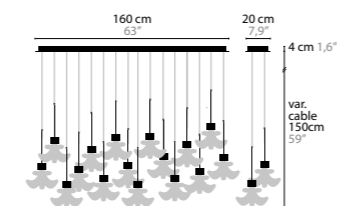

ENGLISH ROSE

ENGLISH ROSE IS A REGISTERED DESIGN BY COEN MUNSTERS 2018

14480 H16L

ENGLISH ROSE H1
14470 CLEAR GLASS
BASE: 1X G9 / 220V / MAX 40W
COLORS 00 02 32

ENGLISH ROSE H8L
14475 CLEAR GLASS
BASE: 8X G9 / 220V / MAX 40W
COLORS 00 02 32

ENGLISH ROSE H16L
14480 CLEAR GLASS
BASE: 16X G9 / 220V / MAX 40W
COLORS 00 02 32

COLORS

- 00 BRILLIANT BRASS
  MESSING POLIERT
- 02 CHROME
  CHROME
- 32 BLACK STRUCTURE
  SCHWARZ STRUKTUR

GENERAL INFORMATION: - OTHER COLORS ON REQUEST