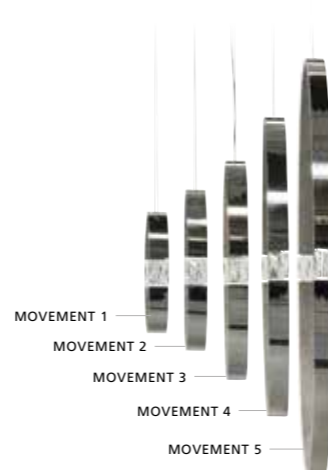

COLORS 02 CHROME
CHROME

GENERAL INFORMATION: - DIMMABLE