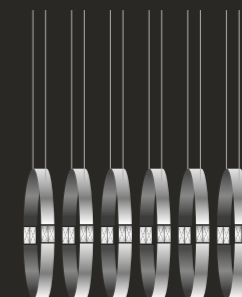

SOME IDEAS FOR YOUR INSPIRATION EINIGE IDEEN FÜR DEINE INSPIRATION