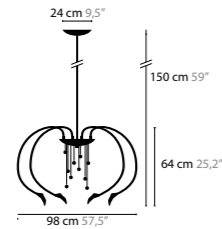

10322 / 10323 H8