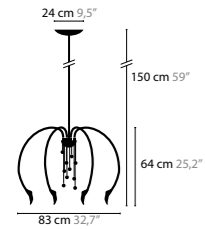

CHILL OUT

CHILL OUT IS A REGISTERED DESIGN BY COEN MUNSTERS 2005

10310 / 10311 H6