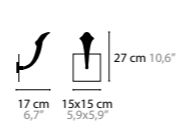

10380 C5

10360 W1

CHILL OUT H6 BASE: 6 X G9 / 220V / MAX. 40W

10310 WITHOUT CRYSTAL COLORS 00 01 02 05 10 12 16
10311 WITH 10 SWAROVSKI® STRASS® BALLS COLORS 00 01 02 05 10 12 16

CHILL OUT H8 BASE: 8 X G9 / 220V / MAX. 40W