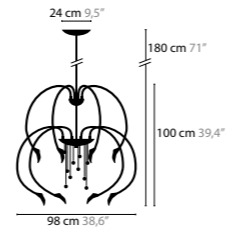

10328 / 10329 H12