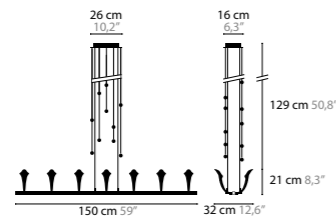

10380 C5

10360 W1

CHILL OUT H6 BASE: 6 X G9 / 220V / MAX. 40W

10310 WITHOUT CRYSTAL COLORS 00 01 02 05 10 12 16
10311 WITH 10 SWAROVSKI® STRASS® BALLS COLORS 00 01 02 05 10 12 16

CHILL OUT H8 BASE: 8 X G9 / 220V / MAX. 40W