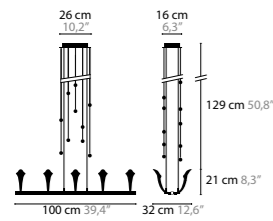

10334 / 10335 H10