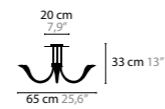

10380 C5

10360 W1

CHILL OUT H6 BASE: 6 X G9 / 220V / MAX. 40W

10310 WITHOUT CRYSTAL COLORS 00 01 02 05 10 12 16
10311 WITH 10 SWAROVSKI® STRASS® BALLS COLORS 00 01 02 05 10 12 16

CHILL OUT H8 BASE: 8 X G9 / 220V / MAX. 40W