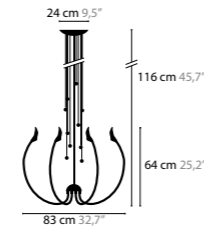

10316 / 10317 H6