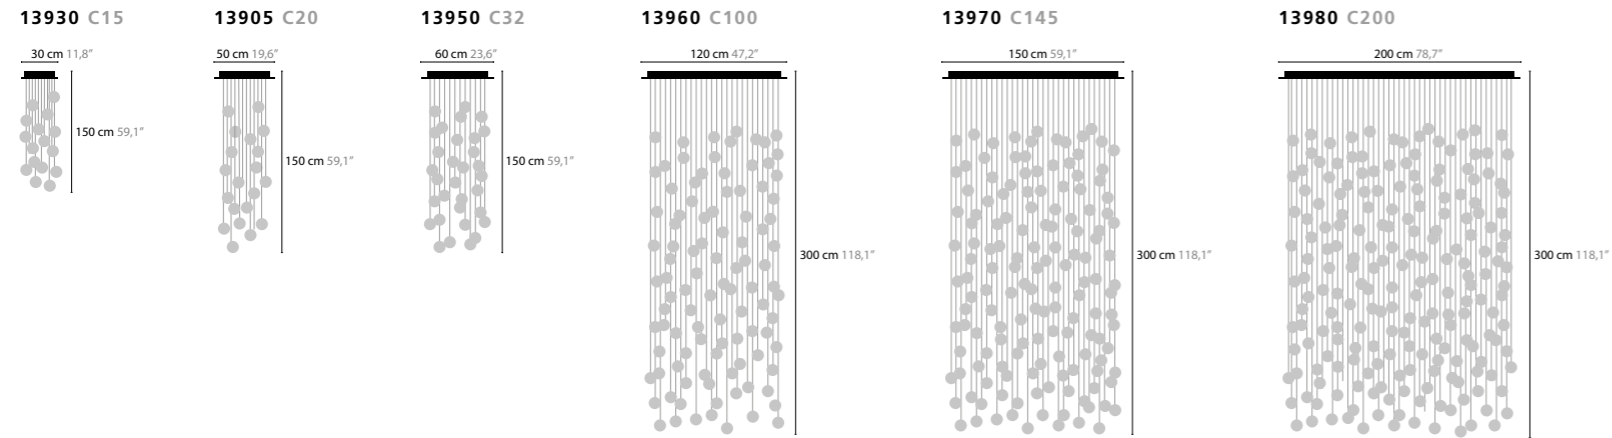

BALLROOM

BALLROOM IS A REGISTERED DESIGN BY COEN MUNSTERS 2017

BALLROOM C15 BASE: 15 X LED / 24V / 2W
13930 COLORS 00 01 02 05 10 14 16

BALLROOM C20 BASE: 20 X LED / 24V / 2W
13905 COLORS 00 01 02 05 10 14 16

BALLROOM C32 BASE: 32 X LED / 24V / 2W
13950 COLORS 00 01 02 05 10 14 16

BALLROOM C100 BASE: 100 X LED / 24V / 2W
13960 COLORS 00 01 02 05 10 14 16

BALLROOM C145 BASE: 145 X LED / 24V / 2W
13970 COLORS 00 01 02 05 10 14 16

BALLROOM C200 BASE: 200 X LED / 24V / 2W
13980 COLORS 00 01 02 05 10 14 16

BALLROOM H5 BASE: 5X E27 / 220V / MAX 40W
13983 COLORS 32 (FITTING BASE SATIN BRASS 01)
MORE COLORS ON REQUEST

BALLROOM H8 BASE: 8X E27 / 220V / MAX 40W
13986 COLORS 32 (FITTING BASE SATIN BRASS 01)
MORE COLORS ON REQUEST

BALLROOM H12 BASE: 12X E27 / 220V / MAX 40W
13989 COLORS 32 (FITTING BASE SATIN BRASS 01)
MORE COLORS ON REQUEST

BALLROOM W1 BASE: 1X E27 / 220V / MAX 40W
13992 COLORS 32 (FITTING BASE SATIN BRASS 01)
MORE COLORS ON REQUEST

COLORS	
	00 BRILLIANT BRASS MESSING POLIERT
	01 SATIN BRASS MESSING MATT
	02 CHROME CHROME
	05 BRONZE ALTMESSING
	10 BLACK MATT SCHWARZ MATT
	14 WHITE MATT WEISS MATT
	16 MATT NICKEL NICKEL MATT
	32 BLACK STRUCTURE SCHWARZ STRUKTUR

GENERAL INFORMATION: - FOR MOST POSSIBLE FLEXIBILITY AND STRAIGHT HANGING OF CABLES WE USE SATIN SILICON CABLE
- ALL FIXTURES DIMMABLE
- BALLROOM W1, H5, H8, H12 HAVE STANDARD SATIN BRASS BASE COVERING