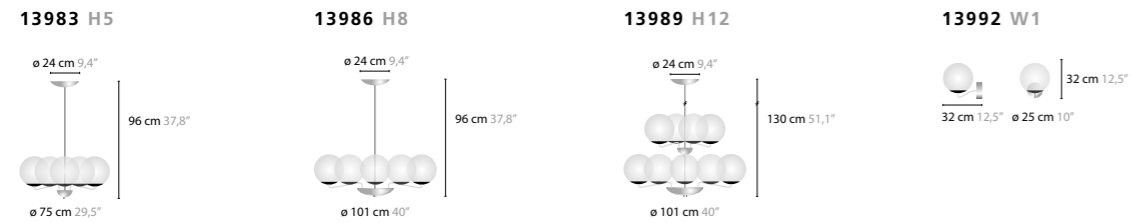

BALLROOM

BALLROOM IS A REGISTERED DESIGN BY COEN MUNSTERS 2017

BALLROOM C15 BASE: 15 X LED / 24V / 2W
13930 COLORS 00 01 02 05 10 14 16

BALLROOM C20 BASE: 20 X LED / 24V / 2W
13905 COLORS 00 01 02 05 10 14 16

BALLROOM C32 BASE: 32 X LED / 24V / 2W
13950 COLORS 00 01 02 05 10 14 16

BALLROOM C100 BASE: 100 X LED / 24V / 2W
13960 COLORS 00 01 02 05 10 14 16

BALLROOM C145 BASE: 145 X LED / 24V / 2W
13970 COLORS 00 01 02 05 10 14 16

BALLROOM C200 BASE: 200 X LED / 24V / 2W
13980 COLORS 00 01 02 05 10 14 16

BALLROOM H5 BASE: 5X E27 / 220V / MAX 40W
13983 COLORS 32 (FITTING BASE SATIN BRASS 01)
 MORE COLORS ON REQUEST

BALLROOM H8 BASE: 8X E27 / 220V / MAX 40W
13986 COLORS 32 (FITTING BASE SATIN BRASS 01)
 MORE COLORS ON REQUEST