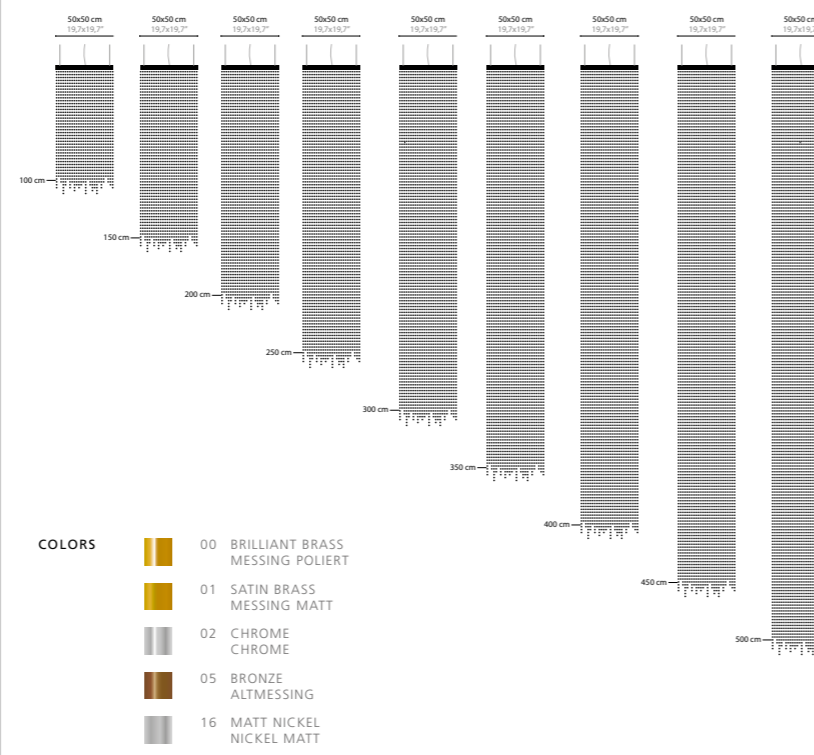

13440 > 13466

COLORS		00 BRILLIANT BRASS MESSING POLIERT
		01 SATIN BRASS MESSING MATT
		02 CHROME CHROME
		05 BRONZE ALTMESSING
		16 MATT NICKEL NICKEL MATT

GENERAL INFORMATION: - OTHER COLORS ON REQUEST