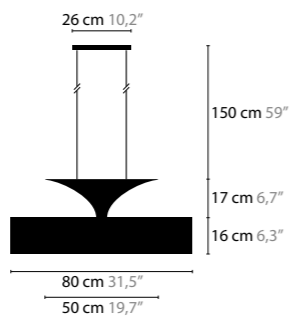

10021 LED

BASE: 5 X E27 / 220V / MAX. 40W
UPLIGHTER: 4 X LED 13W

COLORS: 00-01-02-05-10-12-13-14-16
SHADE: BLACK / RED / CRÈME / WHITE / BROWN