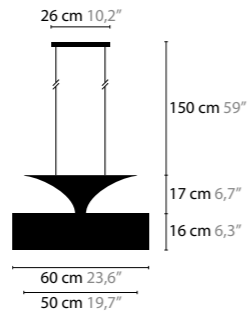

10011 LED

BASE: 5 X E27 / 220V / MAX. 40W
UPLIGHTER: 4 X LED 13W

COLORS: 00-01-02-05-10-12-13-14-16
SHADE: BLACK / RED / CRÈME / WHITE / BROWN