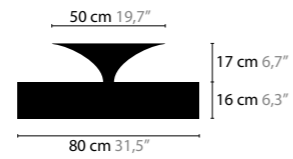

BASE: 5 X E27 / 220V / MAX. 40W
COLORS: 00-01-02-05-10-12-13-14-16
SHADE: BLACK / RED / CRÈME / WHITE / BROWN

AIRWAVE H5+2

10010

BASE: 5 X E27 / 220V / MAX. 40W
UPLIGHTER: 2 X R75 / 220V / MAX. 150W

10011 LED